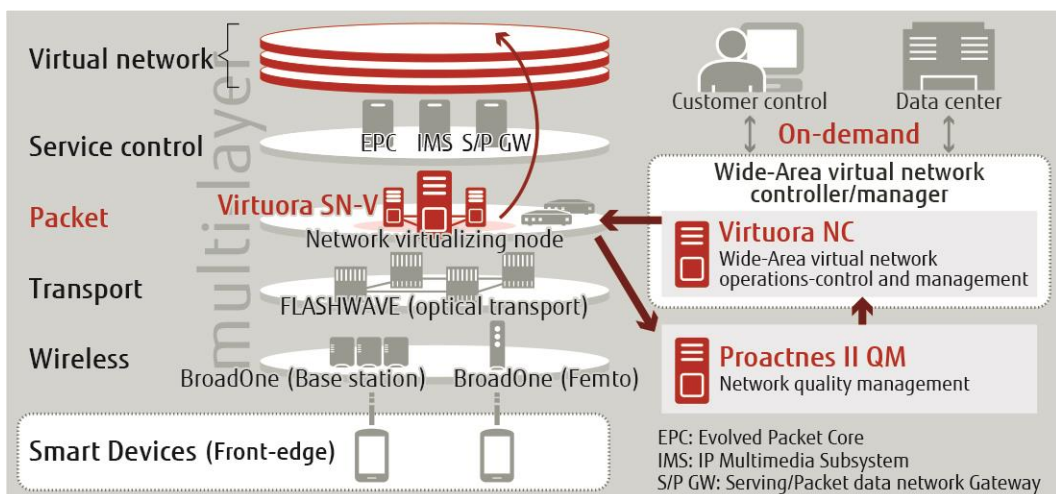

## FUJITSU Intelligent Networking and Computing Architecture

Fujitsu has developed a set of software solutions that support the basis for deployment of SDN/NFV capabilities in wide area networks.

## FUJITSU solution for wide area network

Adopting Fujitsu's SDN/NFV solution is of great benefit to both end-users and network service providers.