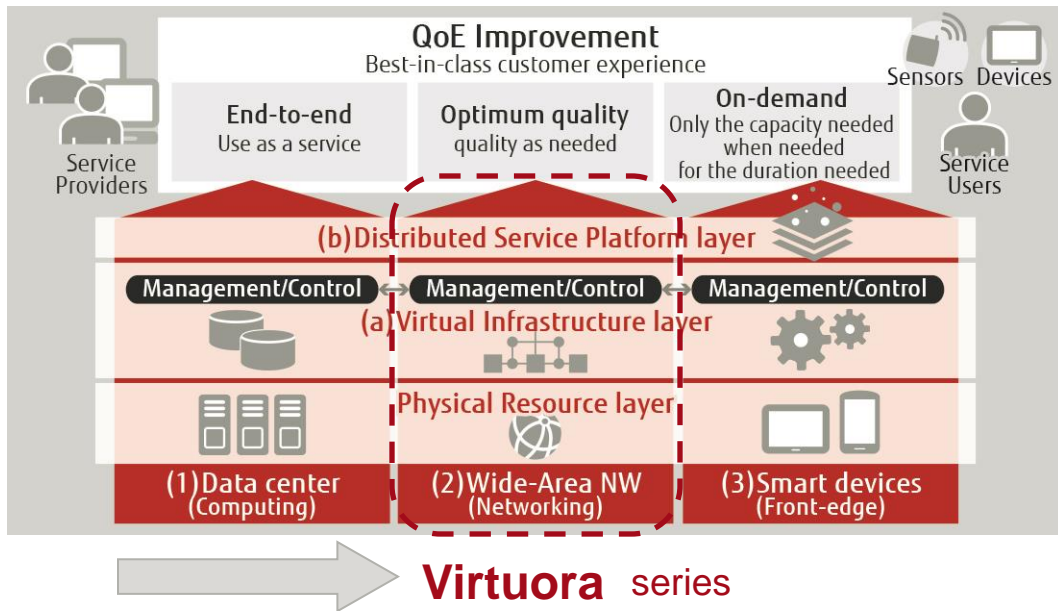

## FUJITSU Intelligent Networking and Computing Architecture

Fujitsu has developed a set of software solutions that support the basis for deployment of SDN/NFV capabilities in wide area networks.

## FUJITSU solution for wide area network

Adopting Fujitsu's SDN/NFV solution is of great benefit to both end-users and network service providers.