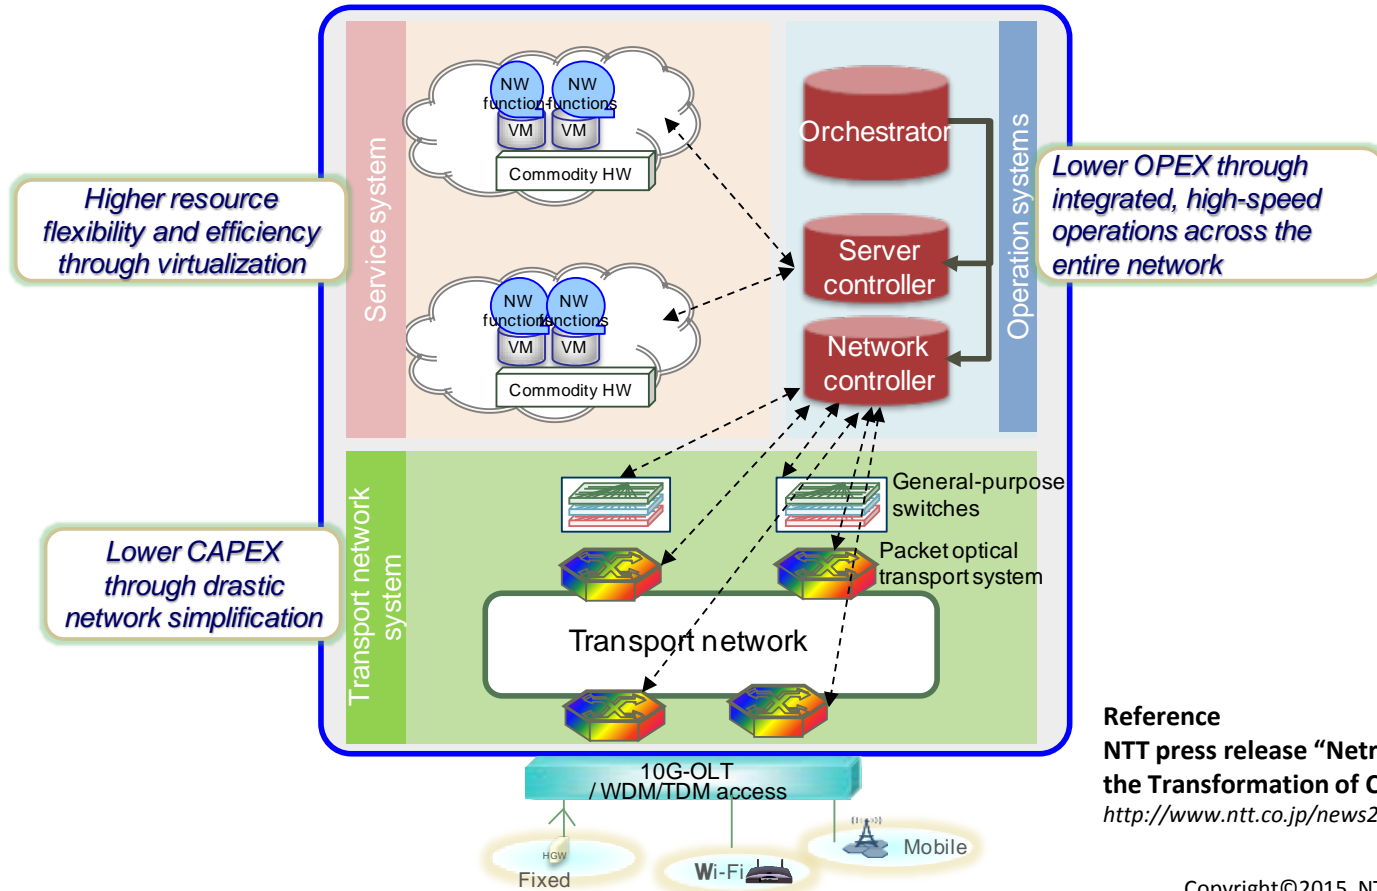

Future Carrier Network Architecture using simple general-purpose servers and switches

- Maintaining reliability and scalability is brought by advanced and unified control of modularized switch and server groups as virtual resources using inexpensive equipment.
- General-purpose switches working together with network controller and packet optical transport system will result in highly reliable and flexible networks.

Multi-Service Fabric (MSF) architecture

Reference
NTT press release "NetroSphere: Towards the Transformation of Carrier Networks"
<http://www.ntt.co.jp/news2015/1502e/150219a.html>