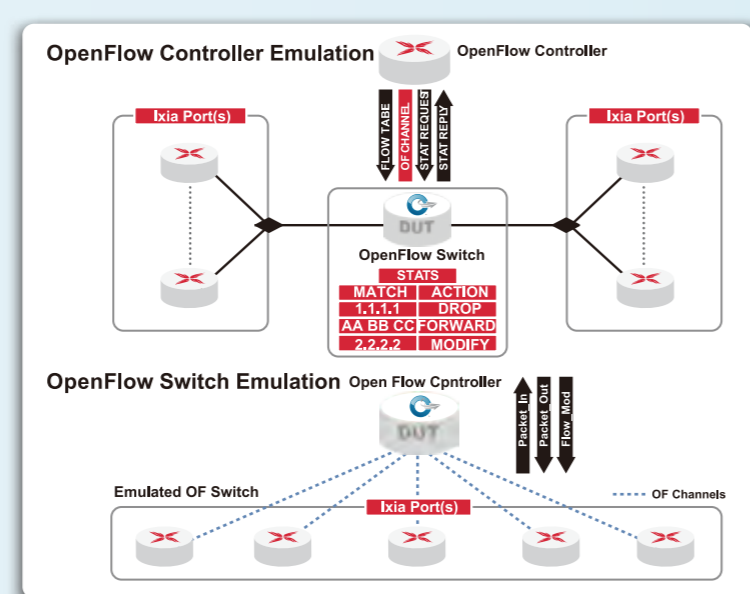

We Make Applications Stronger

Are You Prepared for a Big Change in Your Network?

A significant paradigm shift is taking place in networks going beyond the typical distinctions between control plane and data plane, where the distinctions between physical and virtual data carriers are increasingly blurred, and software applications are introduced in place of hardware silos to manage dataflow. This means network testing and providing visibility to verify interoperability, performance and reliability of these new network functions have become ever more critical. Ixia offers a complete set of test and visibility solutions for both physical and virtualized infrastructure to help you overcome these new challenges.

Transport Network

100GbE/400GbE Test Solution

NetOptics FLEX-TAP

Visibility to 100GbE Infrastructure

IXIA 400GbE Jumpstart Test System

Visibility solution

Vision ONE

SDN: Software Defined Network

OpenFlow Test Solution

OpenFlow Test Solution

Visibility to SDN Control/Data Plane

OpenFlow Control Tower

NFV: Network Function Virtualization

NFV Test Solution

IxVM

Visibility to Virtualized Environment