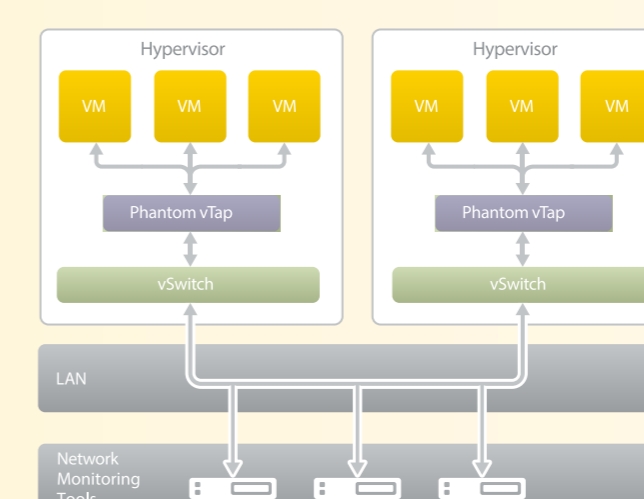

We Make Applications Stronger

Are You Prepared for a Big Change in Your Network?

A significant paradigm shift is taking place in networks going beyond the typical distinctions between control plane and data plane, where the distinctions between physical and virtual data carriers are increasingly blurred, and software applications are introduced in place of hardware silos to manage dataflow. This means network testing and providing visibility to verify interoperability, performance and reliability of these new network functions have become ever more critical. Ixia offers a complete set of test and visibility solutions for both physical and virtualized infrastructure to help you overcome these new challenges.

Transport Network

100GbE/400GbE Test Solution

NetOptics FLEX-TAP

Visibility to 100GbE Infrastructure

IXIA 400GbE Jumpstart Test System

Visibility solution

Vision ONE

SDN: Software Defined Network

OpenFlow Test Solution

OpenFlow Test Solution

Visibility to SDN Control/Data Plane

OpenFlow Control Tower

NFV: Network Function Virtualization

NFV Test Solution

IxVM

Visibility to Virtualized Environment