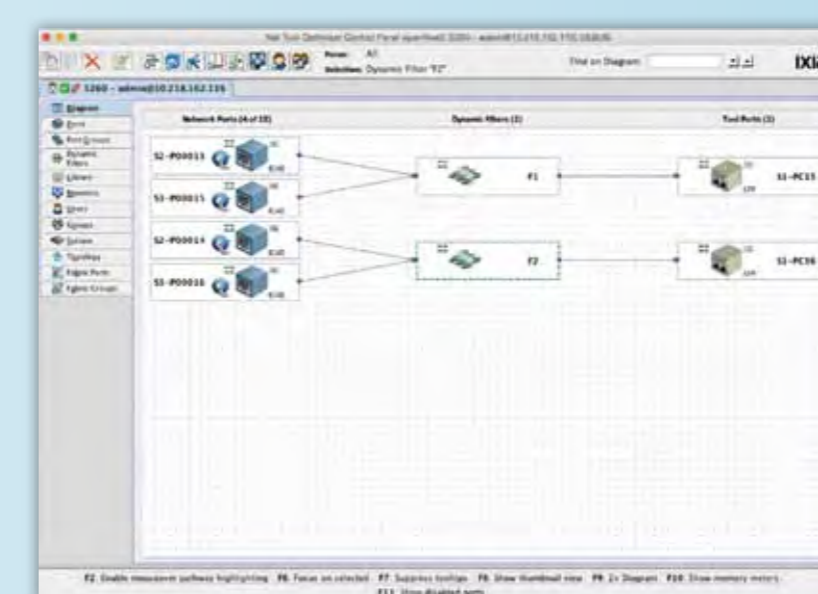

We Make Applications Stronger

Are You Prepared for a Big Change in Your Network?

A significant paradigm shift is taking place in networks going beyond the typical distinctions between control plane and data plane, where the distinctions between physical and virtual data carriers are increasingly blurred, and software applications are introduced in place of hardware silos to manage dataflow. This means network testing and providing visibility to verify interoperability, performance and reliability of these new network functions have become ever more critical. Ixia offers a complete set of test and visibility solutions for both physical and virtualized infrastructure to help you overcome these new challenges.

Transport Network

100GbE/400GbE Test Solution

NetOptics FLEX-TAP

Visibility to 100GbE Infrastructure

IXIA 400GbE Jumpstart Test System

Visibility solution

Vision ONE

SDN: Software Defined Network

OpenFlow Test Solution

OpenFlow Test Solution

Visibility to SDN Control/Data Plane

OpenFlow Control Tower

NFV: Network Function Virtualization

NFV Test Solution

IxVM

Visibility to Virtualized Environment