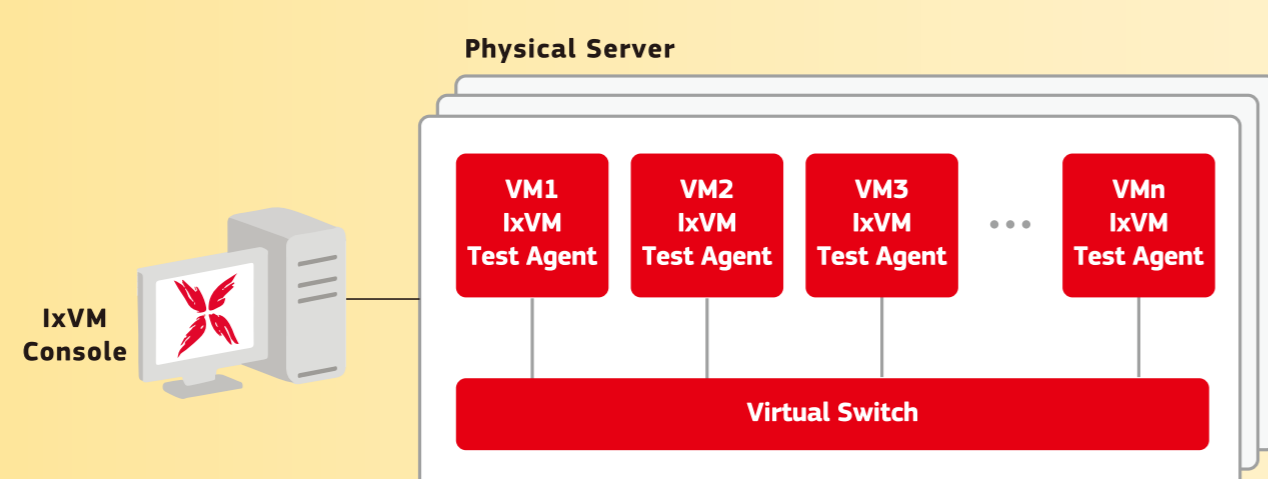

We Make Applications Stronger

Are You Prepared for a Big Change in Your Network?

A significant paradigm shift is taking place in networks going beyond the typical distinctions between control plane and data plane, where the distinctions between physical and virtual data carriers are increasingly blurred, and software applications are introduced in place of hardware silos to manage dataflow. This means network testing and providing visibility to verify interoperability, performance and reliability of these new network functions have become ever more critical. Ixia offers a complete set of test and visibility solutions for both physical and virtualized infrastructure to help you overcome these new challenges.

Transport Network

100GbE/400GbE Test Solution

NetOptics FLEX-TAP

Visibility to 100GbE Infrastructure

IXIA 400GbE Jumpstart Test System

Visibility solution

Vision ONE

SDN: Software Defined Network

OpenFlow Test Solution

OpenFlow Test Solution

Visibility to SDN Control/Data Plane

OpenFlow Control Tower

NFV: Network Function Virtualization

NFV Test Solution

IxVM

Visibility to Virtualized Environment