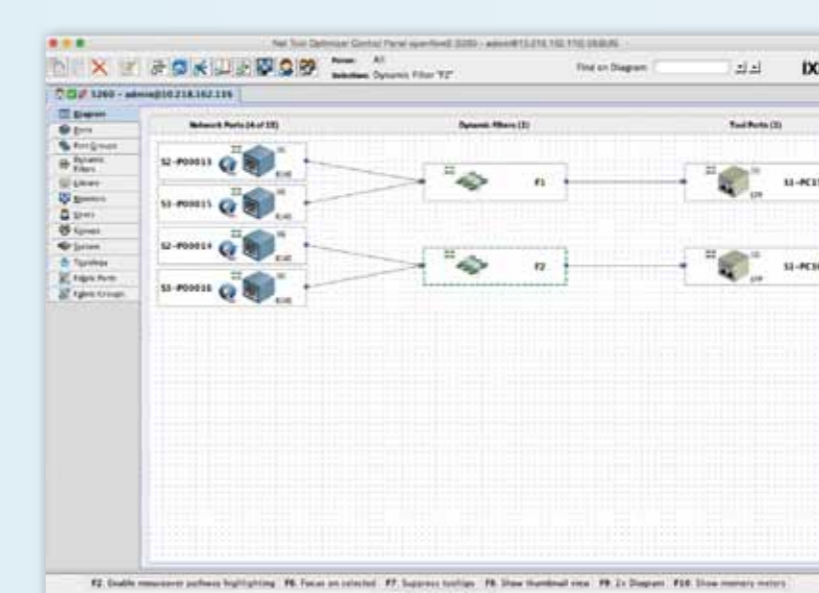

Are You Prepared for a Big Change in Your Network?

A significant paradigm shift is taking place in networks going beyond the typical distinctions between control plane and data plane, where the distinctions between physical and virtual data carriers are increasingly blurred, and software applications are introduced in place of hardware silos to manage dataflow. This means network testing and providing visibility to verify interoperability, performance and reliability of these new network functions have become ever more critical.

Ixia offers a complete set of test and visibility solutions for both physical and virtualized infrastructure to help you overcome these new challenges.

Transport Network

100GbE/400GbE Test Solution
Visibility to 100GbE Infrastructure

IXIA 400GbE Jumpstart Test System

NetOptics FLEX-TAP

NTO 5288 100GbE Network Monitoring Switch

SDN : Software Defined Network

OpenFlow Test Solution
Visibility to SDN Control/Data Plane

OpenFlow Test Solution

OpenFlow Control Tower

NFV : Network Function Virtualization

NFV Test Solution
Visibility to Virtualized Environment

IxVM

Ixia Phantom vTap