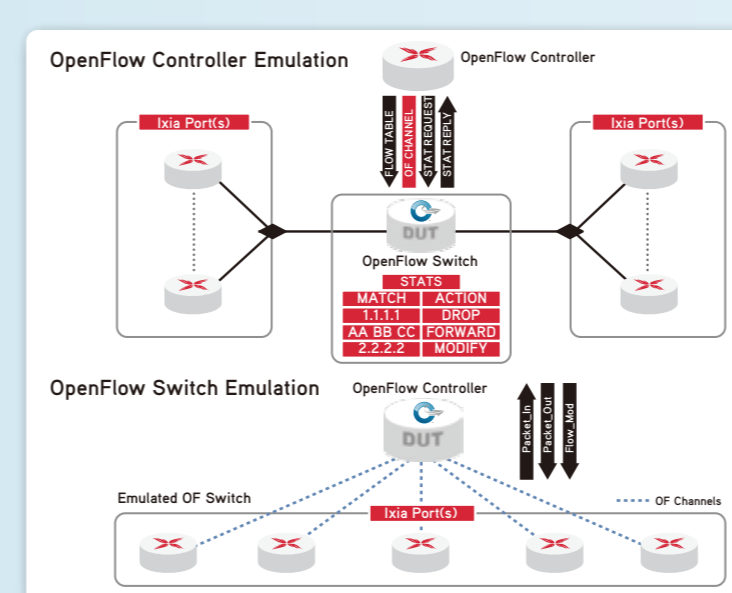

Are You Prepared for a Big Change in Your Network?

A significant paradigm shift is taking place in networks going beyond the typical distinctions between control plane and data plane, where the distinctions between physical and virtual data carriers are increasingly blurred, and software applications are introduced in place of hardware silos to manage dataflow. This means network testing and providing visibility to verify interoperability, performance and reliability of these new network functions have become ever more critical.

Ixia offers a complete set of test and visibility solutions for both physical and virtualized infrastructure to help you overcome these new challenges.

Transport Network

100GbE/400GbE Test Solution
Visibility to 100GbE Infrastructure

IXIA 400GbE Jumpstart Test System

NetOptics FLEX-TAP

NTO 5288 100GbE Network Monitoring Switch

SDN : Software Defined Network

OpenFlow Test Solution
Visibility to SDN Control/Data Plane

OpenFlow Test Solution

OpenFlow Control Tower

NFV : Network Function Virtualization

NFV Test Solution
Visibility to Virtualized Environment

IxVM

Ixia Phantom vTap