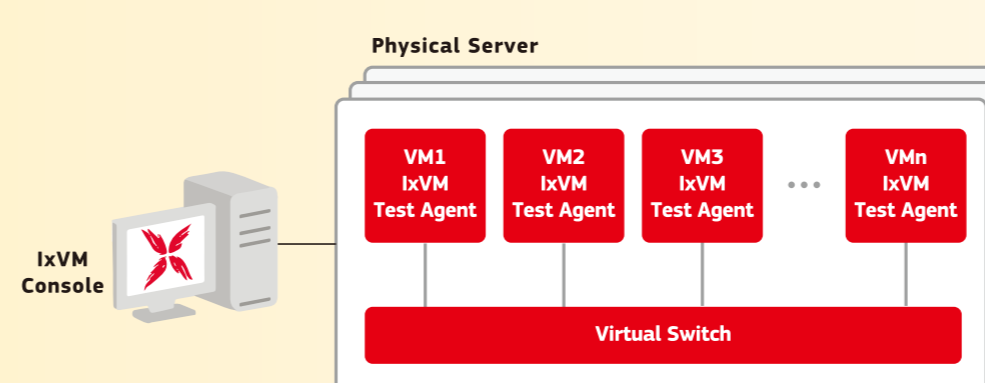

Ixia offers a complete set of test and visibility solutions for both physical and virtualized infrastructure to help you overcome these new challenges.

Transport Network

100GbE/400GbE Test Solution
Visibility to 100GbE Infrastructure

IXIA 400GbE Jumpstart Test System

NetOptics FLEX-TAP

NTO 5288 100GbE Network Monitoring Switch

SDN : Software Defined Network

OpenFlow Test Solution
Visibility to SDN Control/Data Plane

OpenFlow Test Solution

OpenFlow Control Tower

NFV : Network Function Virtualization

NFV Test Solution
Visibility to Virtualized Environment

IxVM

Ixia Phantom vTap