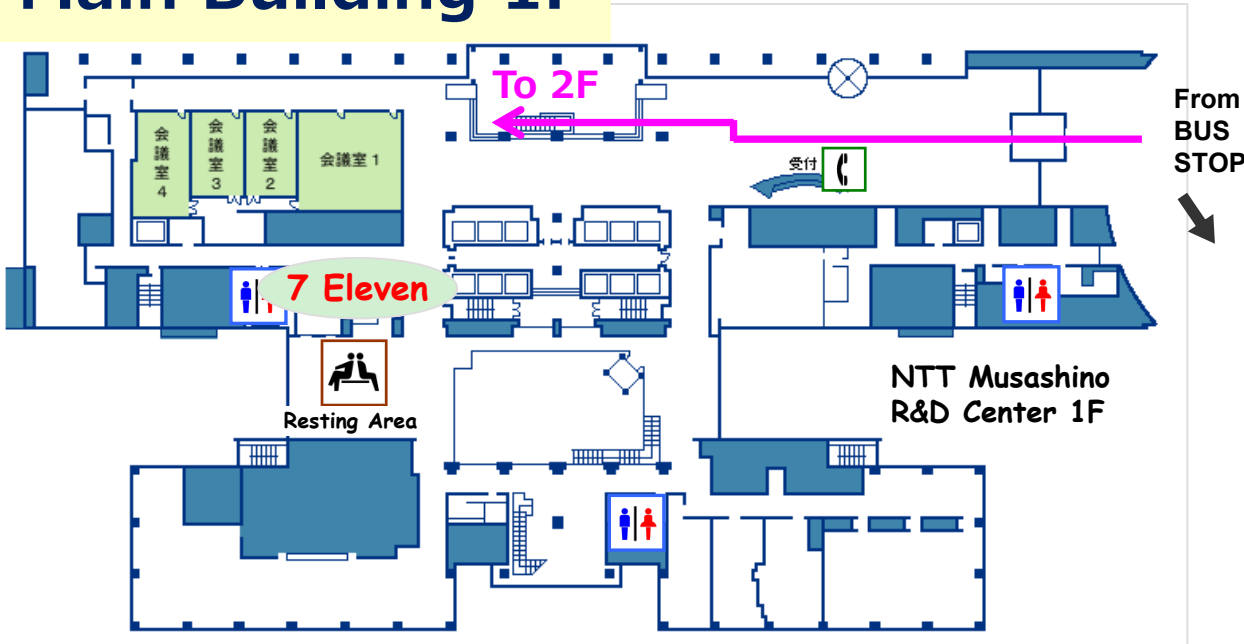

NTT Musashino R&D Center Guide Map

Main Building 1F

Main Building 2F