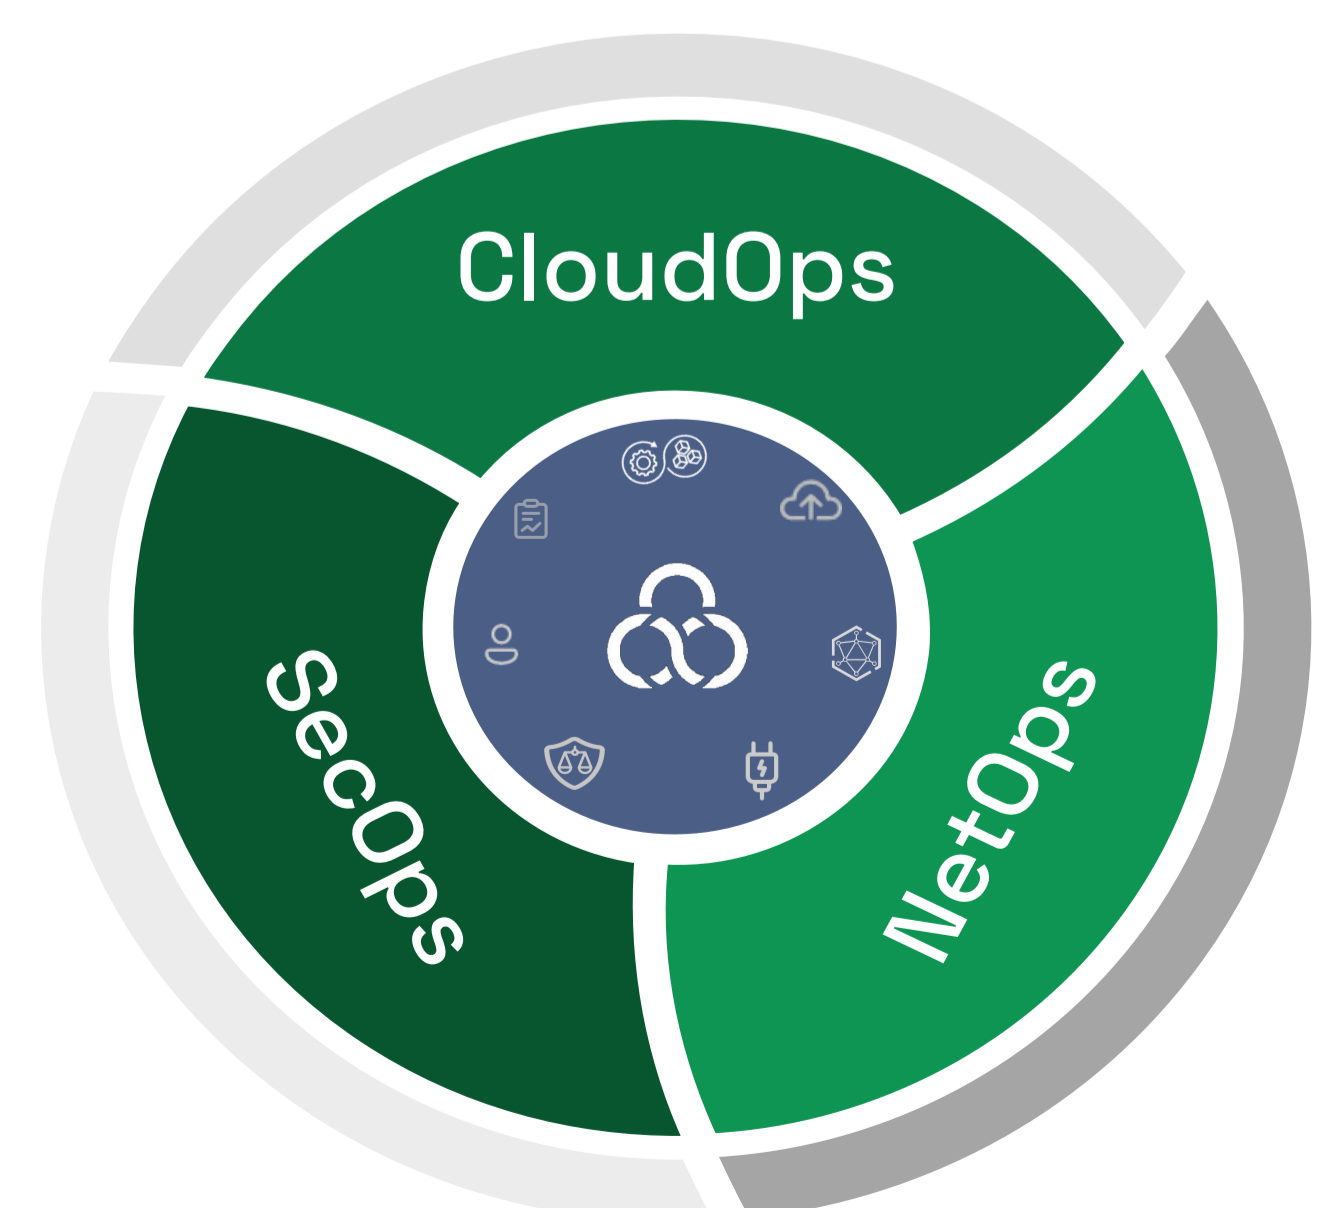

Aligning Ops to uplift hybrid infrastructure management

Benefits of collaboration with a centralized solution

- **Be Simple**
  Cloud Management Solutions made simple - Create Environments Quickly & Easily & mitigate against unforeseen roadblocks
- **Be Secure**
  Monitor Compliance, Security Risks, Costs and Energy Footprint with Intelligent Remediation
- **Be Adaptable**
  Empower your DevOps Teams & Reduce dependency on Specialist Expertise
- **Be Innovative**
  Leverage Innovation across the cloud through easy integration and management
- **Be Agile**
  Freedom to easily switch vendors across the globe as needs evolve - providing Maximum Flexibility