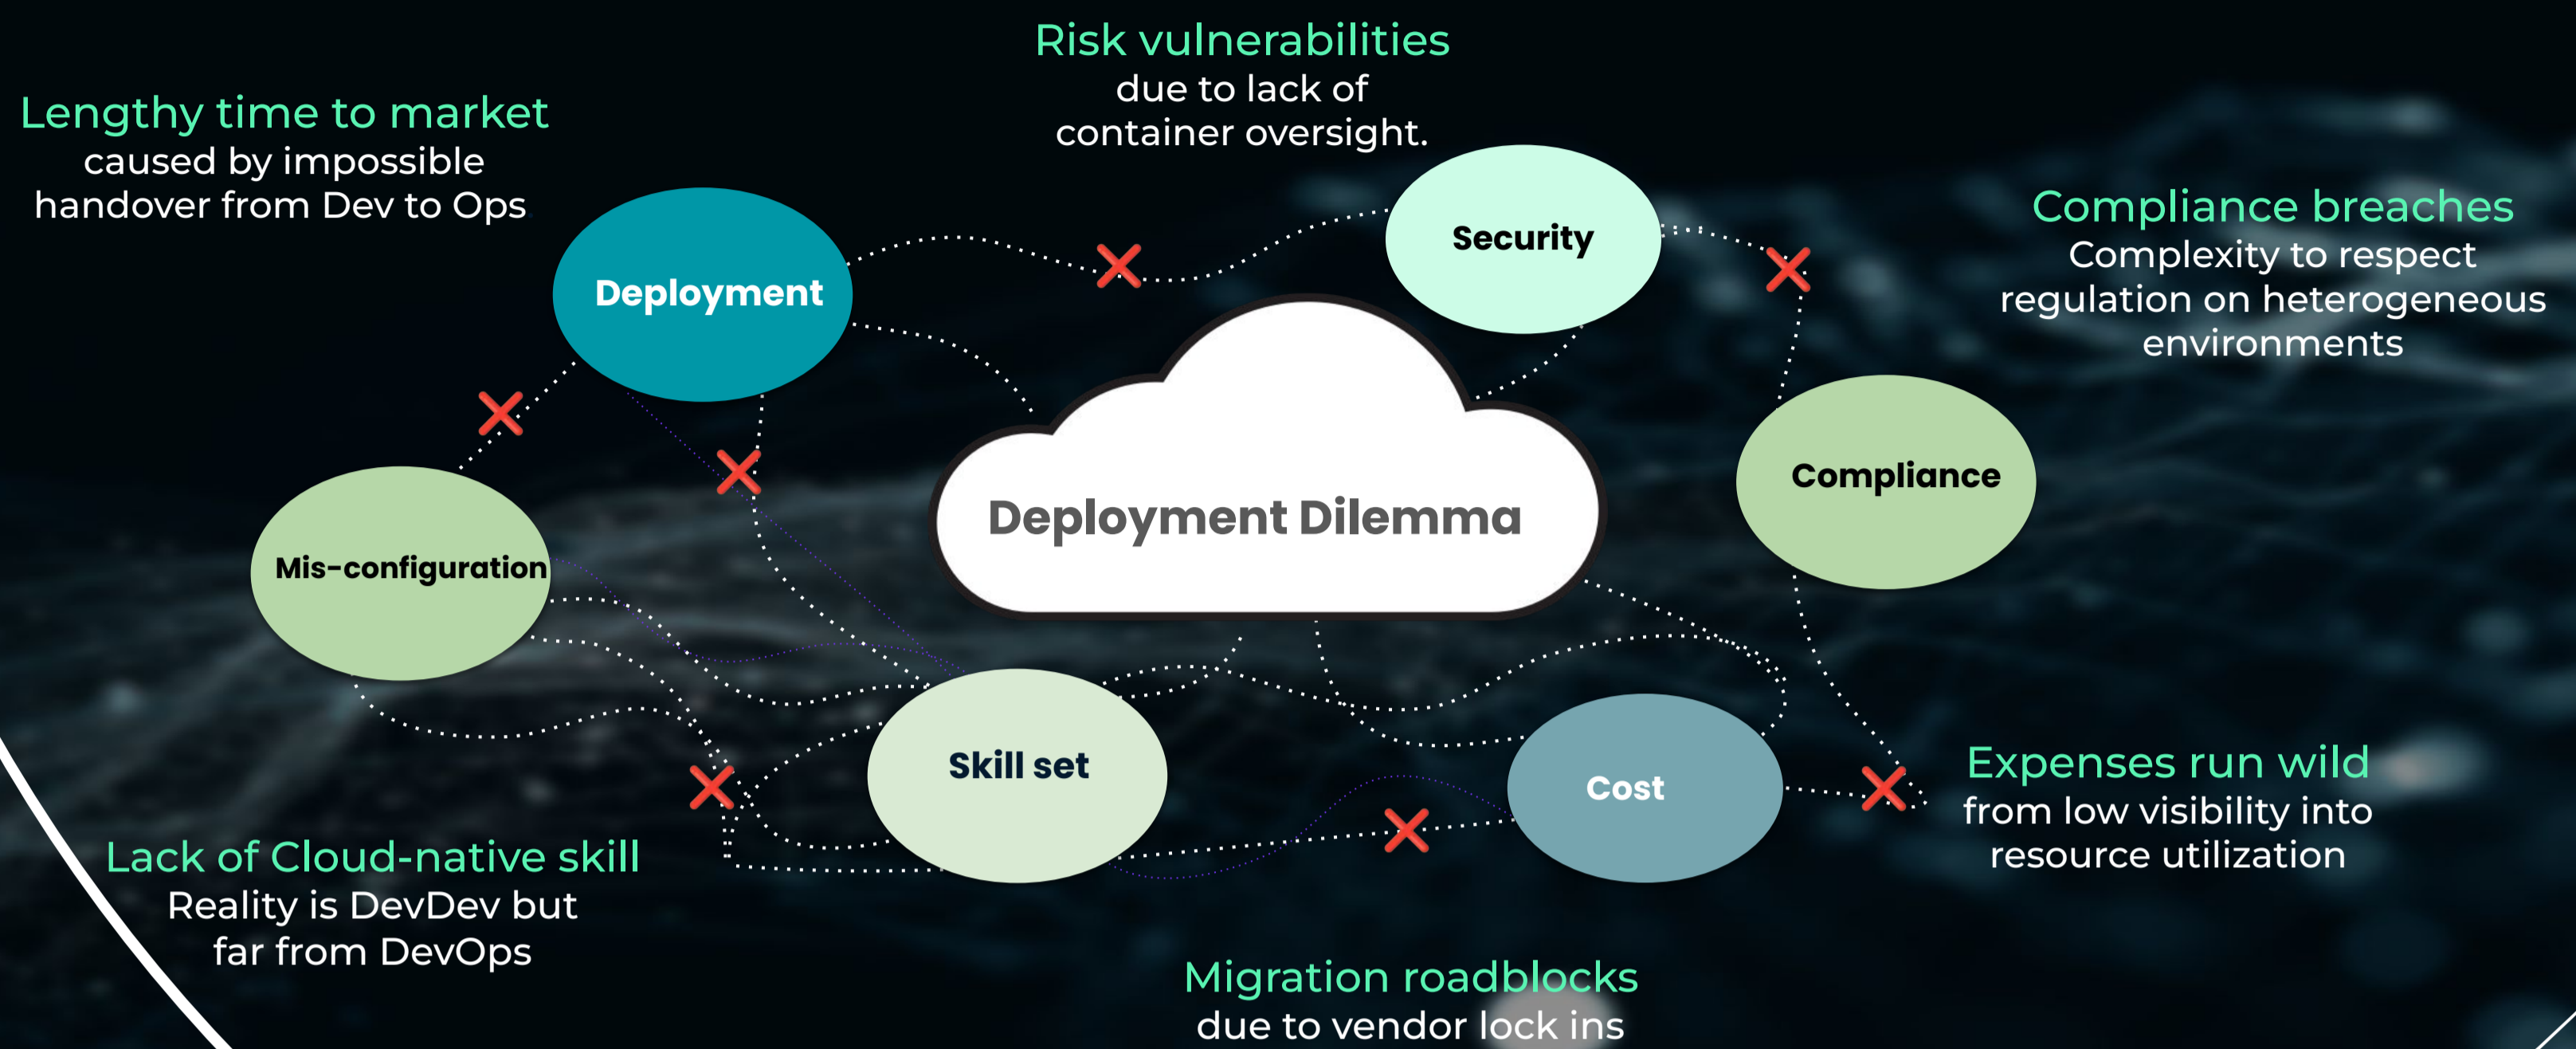

UBIcube is a pioneering force in the global telecommunications landscape. Our strengths lie in our innovative approach and customer-centric services. Our unique solution offers a single pane of glass to help organization smoothly handle their infrastructure transition and their daily automation challenges

The true
"Hybrid Cloud"
cost

Complexity is
omnipresent

Take the complexity out of Hybrid Cloud Management

Introducing Cloudiamo

Cloudiamo! is a unique blend of Cloud management and automation technologies and best in class integration services meant to assist leading organization smoothly handle their hybrid cloud transition.

It reinvents the Automation DX (dev experience) through
 Abstraction driven Simplicity
 Automation Scalability Paradox

Smart world makes infrastructure complex
Simplicity in Integration and Operation is the key